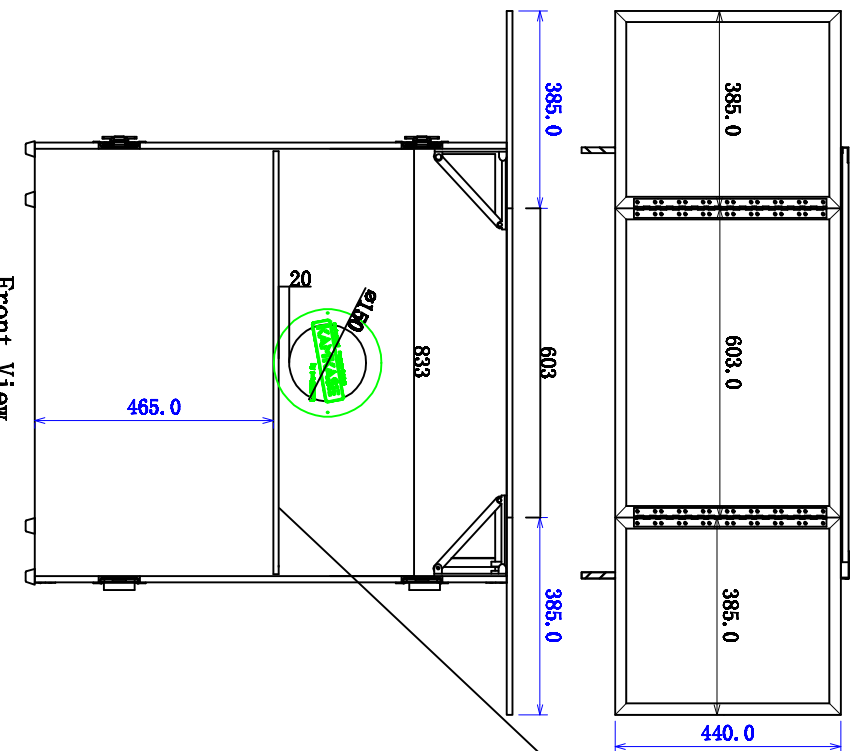

# FLAT PACK DJ STAND

Front View

Side View  
841

Front View

Back View