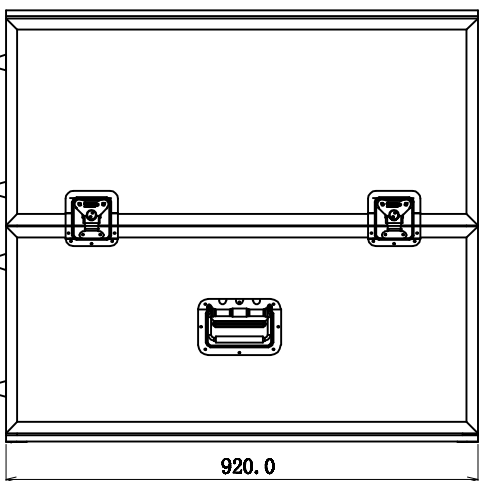

# FLAT PACK DJ STAND

Front View

Side View  
841

Front View

Back View