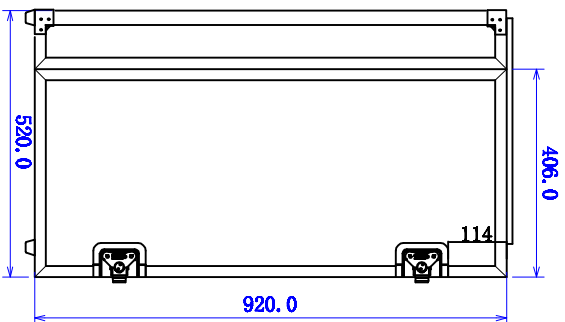

# FLAT PACK DJ STAND

Front View

Side View  
841

Front View

Back View