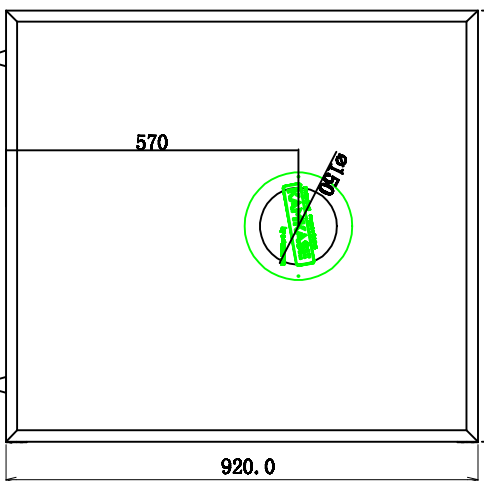

# FLAT PACK DJ STAND

Front View

Side View  
841

Front View

Back View