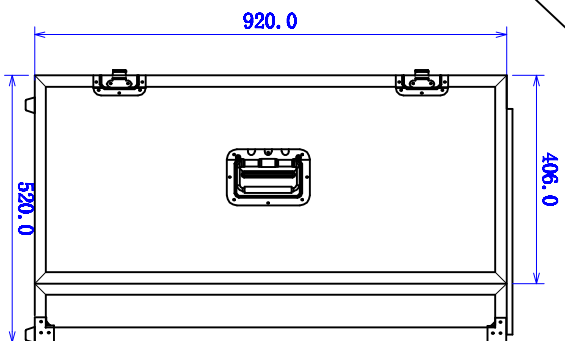

# FLAT PACK DJ STAND

Front View

Side View  
841

Front View

Back View